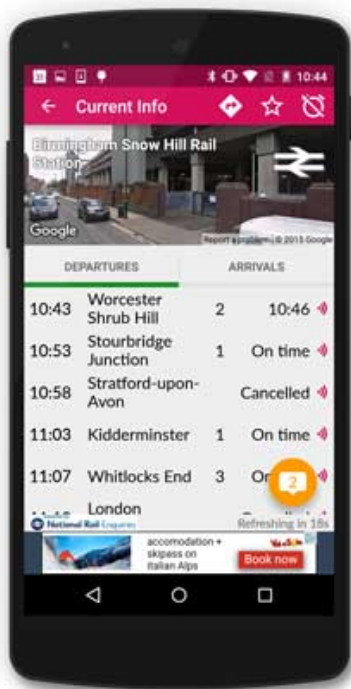

UK Bus Checker gets Live Train Times

27th November 2015 – FOR IMMEDIATE RELEASE

FatAttitude is pleased to announce that, from today, the UK Bus Checker app will include **live train times** for every station in the United Kingdom.

Users can now tap on any railway station in the UK for an instant departure board. Also included are up-to-date delays and disruption information – plus the platform number for each train. Director Carl Partridge says *"we can't tell you whether the buffet car has any egg sandwiches left - but we're working on it."*

Information displayed is the same official data that's displayed in UK railway stations, sourced live from **National Rail Enquiries**.

Train stations themselves are fully integrated into the app; users can plan journeys to/from them, or even add them to your favourites on your Today/Home screen or Apple Watch.

Other Features

Following an upgrade earlier this year, Bus Checker now has **live journey planning**, so it's easier than ever to plan a journey from A to B. Buses, trains, tubes and trams are all covered, plus a handy journey tracking mode.